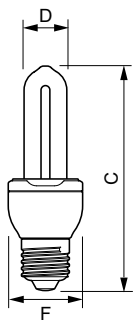

Economy stick

Economy Stick 14W WW E27 220-240 1PF/6

Entry non-covered energy saving lamp, Long life with low energy consumption. Product consists of Philips quality at everyday low price

Product data

General Information	
Cap-Base	E27 [E27]
Nominal Lifetime (Nom)	6000 h
Switching Cycle	6000X
Light Technical	
Color Code	827 [CCT of 2700K]
Luminous Flux (Nom)	856 lm
Luminous Flux (Rated) (Nom)	856 lm
Color Designation	Warm White (WW)
Lumen Maintenance 2000 h (Nom)	88 %
Chromaticity Coordinate X (Nom)	463
Chromaticity Coordinate Y (Nom)	420
Correlated Color Temperature (Nom)	2700 K
Luminous Efficacy (Rated) (Nom)	61 lm/W
Color Rendering Index (Nom)	82
LLMF At End Of Nominal Lifetime (Nom)	70 %
Operating and Electrical	
Input Frequency	50 or 60 Hz
Power (Rated) (Nom)	14.0 W
Lamp Current (Nom)	100 mA
Wattage Equivalent	68 W
Starting Time (Nom)	0.3 s
Warm Up Time to 60% Light (Min)	5 s

Warm Up Time to 60% Light (Max)	40 s
Power Factor (Nom)	0.6
Voltage (Nom)	220-240 V

Controls and Dimming	
Dimmable	No

Approval and Application	
Energy Efficiency Label (EEL)	A
Mercury (Hg) Content (Max)	2.0 mg
Mercury (Hg) Content (Nom)	1.5 mg
Energy Consumption kWh/1000 h	14 kWh

Product Data	
Full product code	871829165863400
Order product name	Economy Stick 14W WW E27 220-240 1PF/6
EAN/UPC - Product	8718291658634
Order code	929689116701
Numerator - Quantity Per Pack	1
Numerator - Packs per outer box	6
Material Nr. (12NC)	929689116701
Net Weight (Piece)	0.065 kg

Dimensional drawing

Product	D (max)	C (max)	F (max)
Economy Stick 14W WW E27 220-240 1PF/6	21.7 mm	155 mm	40.4 mm

ESSENG Erp 14W WW E27 220-240V 50/60Hz